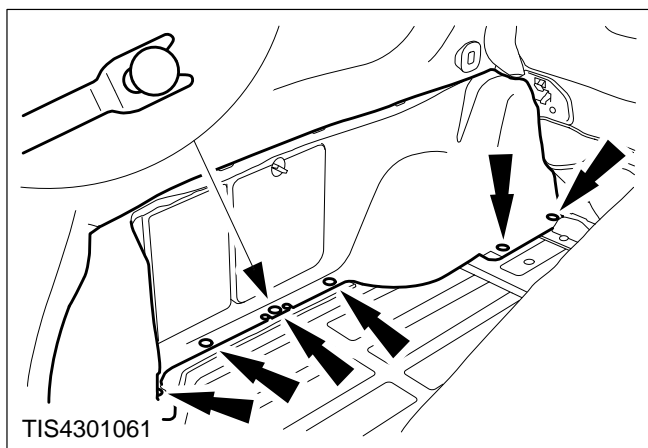

**Panel – Load Space Trim (Wagon) – Remove and Install (43 746 0)****Remove**

- 1. Locally detach the tailgate weatherseal.**

- 2. Remove the trim.**

Disconnect the speaker.

**Install**

- 3. Refit the components in reverse order.**