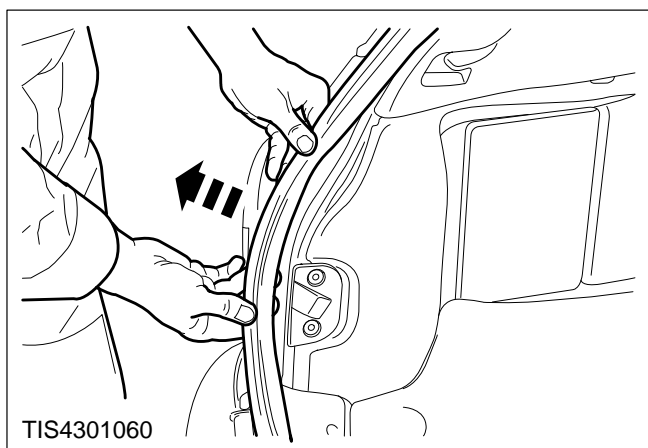

**Panel – Load Space Trim (Wagon) – Remove and Install (43 746 0)****Remove**

- 1. Locally detach the tailgate weatherseal.**

- 2. Remove the trim.**

Disconnect the speaker.

**Install**

- 3. Refit the components in reverse order.**